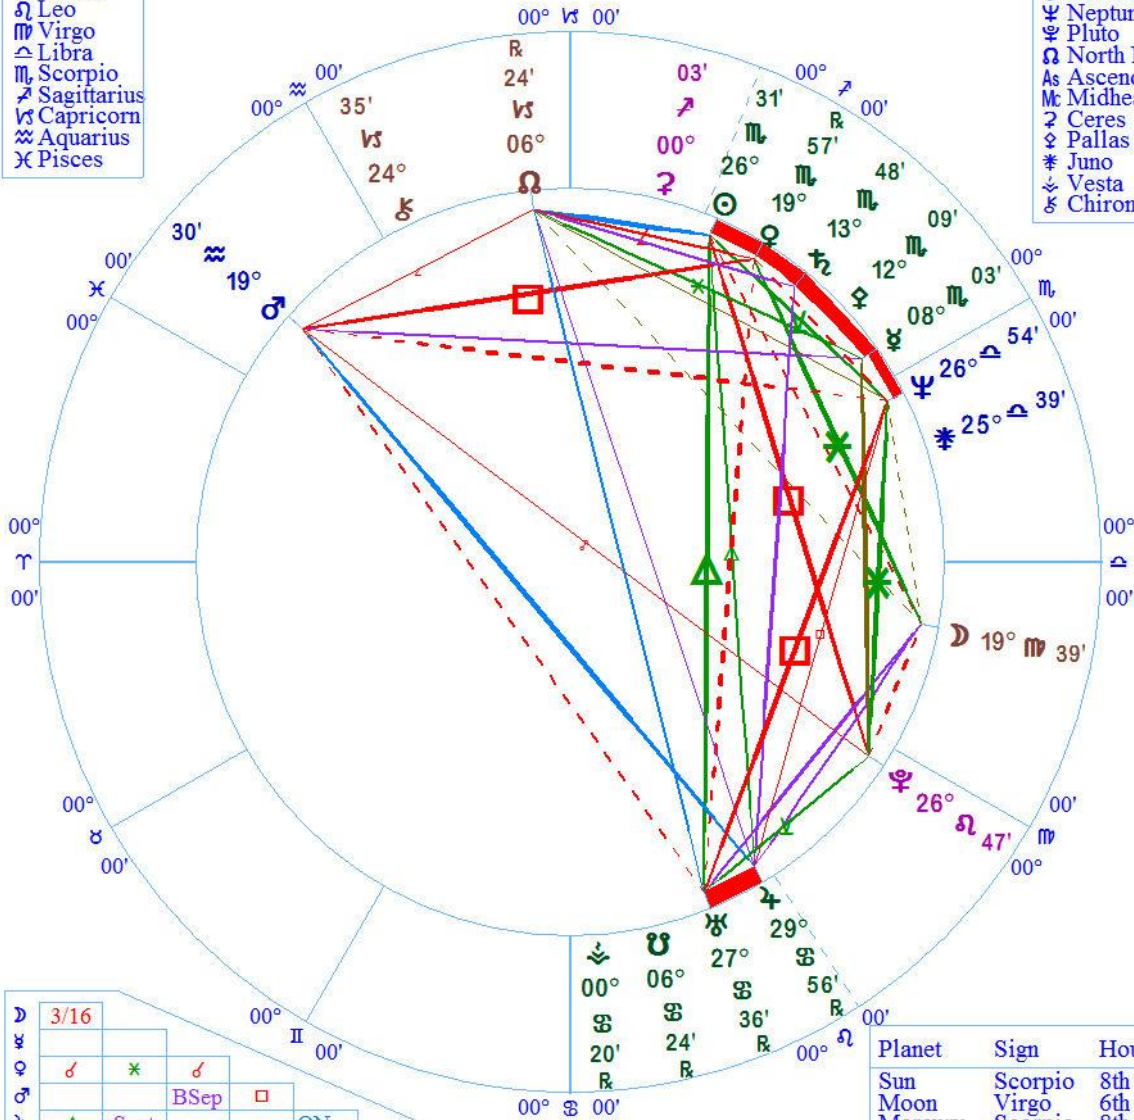

Abdul Fatah el-Sisi
 Cairo, Egypt
 Time Zone: 2 hours East

November 19, 1954
 30 N 03 31 E 15
 Tropical 0-Aries
 NATAL CHART

11:40 AM
 Standard Time

Planet Symbols

- ☉ Sun
- ☾ Moon
- ☿ Mercury
- ♀ Venus
- ♂ Mars
- ♃ Jupiter
- ♄ Saturn
- ♅ Uranus
- ♆ Neptune
- ♇ Pluto
- ♁ North Node
- ♂ Ascendant
- ♄ Midheaven
- ♁ Ceres
- ♁ Pallas
- ♁ Juno
- ♁ Vesta
- ♁ Chiron

Zodiac Signs

- ♈ Aries
- ♉ Taurus
- ♊ Gemini
- ♋ Cancer
- ♌ Leo
- ♍ Virgo
- ♎ Libra
- ♏ Scorpio
- ♐ Sagittarius
- ♑ Capricorn
- ♒ Aquarius
- ♓ Pisces

☾	3/16												
☿													
♀	♂	*	♂										
♂			BSept	□									
♃	△	Sept				QNov							
♄	♂		♂	♂		BSept							
♅	△	Sept		5/16	7/16	♂							
♆	▽	Decl	♂	1/16	5/16	□							
♇	□	1/16	Qntl		♂			▽	*				
♁	Novl	TDec	*	∠	∠	TSept	Sept	QNov	Qntl				
♂	Qntl	BQntl	□	BNov	♂		□		BSept		Decl		
♄	♂	3/16		♂		△	♂	△	▽	□	Novl	Qntl	
☉	☾	☿	♀	♂	♃	♄	♅	♆	♇	♁	♂	♄	

Planet	Sign	House
Sun	Scorpio	8th
Moon	Virgo	6th
Mercury	Scorpio	8th
Venus	Scorpio	8th
Mars	Aquarius	11th
Jupiter	Cancer	4th
Saturn	Scorpio	8th
Uranus	Cancer	4th
Neptune	Libra	7th
Pluto	Leo	5th
North Node	Capricorn	10th
Ascendant	Aquarius	11th
Midheaven	Scorpio	8th

Mohamid Morsi
El Adwah
Time Zone: 2 hours East

August 8, 1951
30 N 37 31 E 34
Tropical Placidus
NATAL CHART

12:00 PM
Standard Time